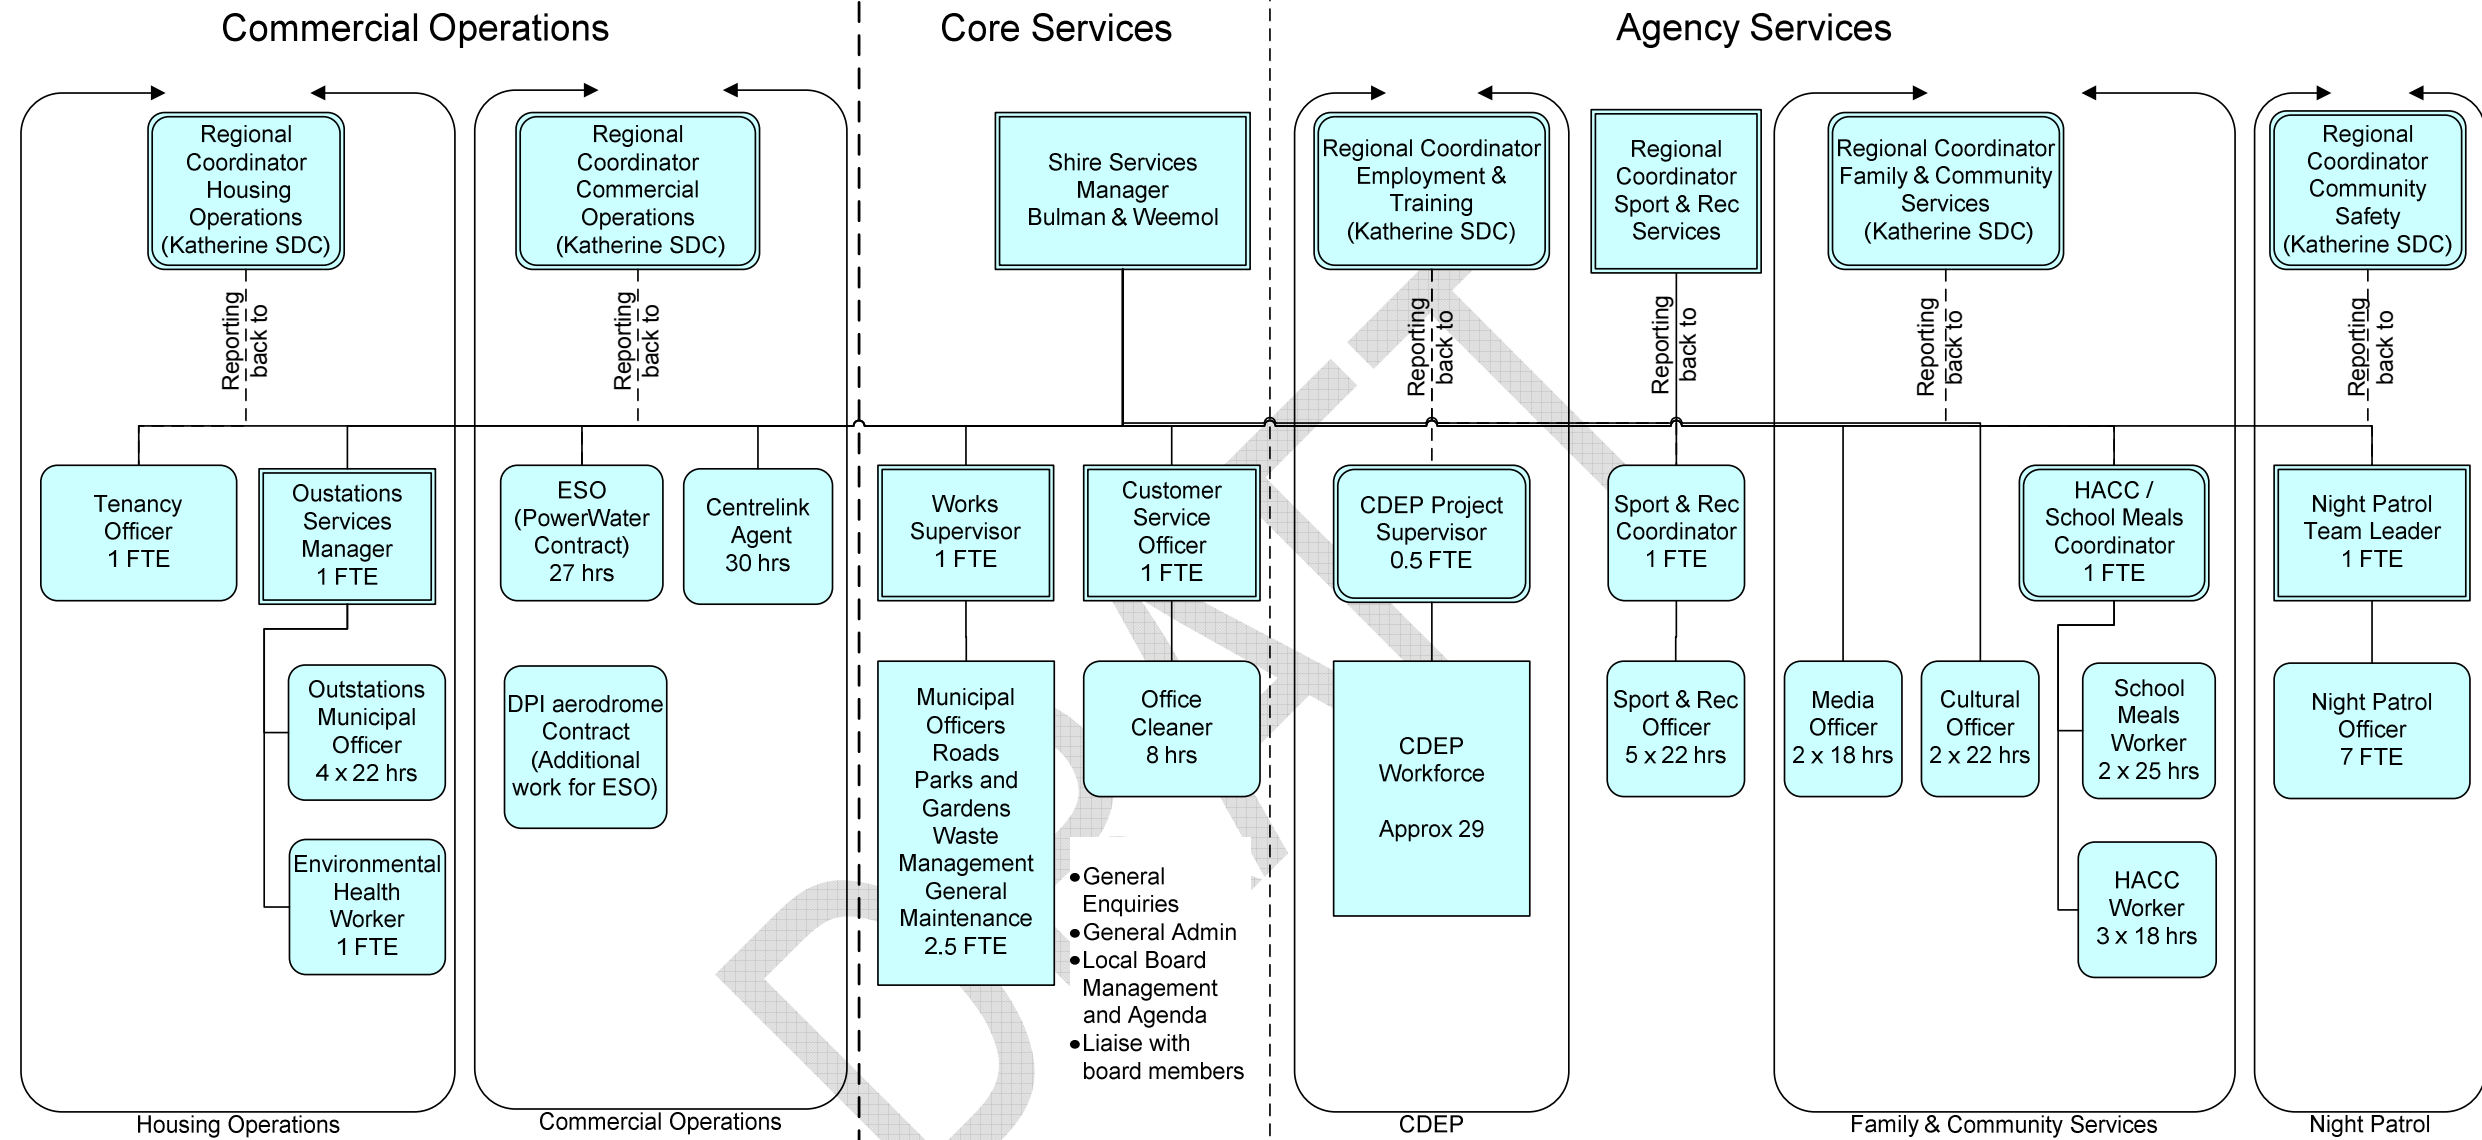

Bulman SDC – Organisational Structure

Servicing oustations:
 Baghetti
 Barrapunta
 Mt Catt
 Momob
 Mobarn
 Gorpulyul